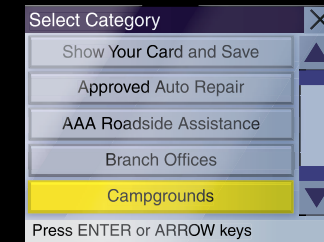

Diamond Rating on hotels, motels and restaurants.

TourBook® There's nothing like traveling with AAA TourBooks. And now it goes with you. Find attractions and events you don't want to miss along the way. And not only can you find gas, food and lodging en route. You also get AAA's

Unsurpassed protection on the road with Instant Locate. The touch of a button shows the information about your present location so you can easily direct emergency services and roadside assistance.

Approved Auto Repair Find a shop. Find peace of mind knowing you can trust the work will be done right.

Show Your Card + Save®

Making sure you're getting the best deal gets tougher the further you get away. But not with every AAA Show Your Card + Save partner listed wherever you are. Just find what you need – shopping, accommodations, entertainment – pull out your card and save.