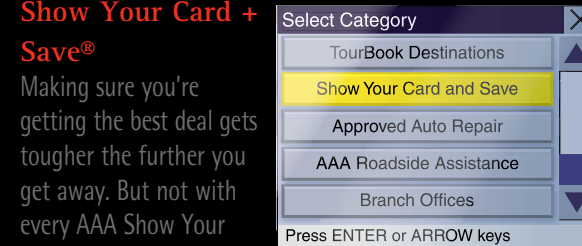

Diamond Rating on hotels, motels and restaurants.

TourBook® There's nothing like traveling with AAA TourBooks. And now it goes with you. Find attractions and events you don't want to miss along the way. And not only can you find gas, food and lodging en route. You also get AAA's

Unsurpassed protection on the road with Instant Locate. The touch of a button shows the information about your present location so you can easily direct emergency services and roadside assistance.

Approved Auto Repair Find a shop. Find peace of mind knowing you can trust the work will be done right.

Show Your Card + Save®

Making sure you're getting the best deal gets tougher the further you get away. But not with every AAA Show Your Card + Save partner listed wherever you are. Just find what you need – shopping, accommodations, entertainment – pull out your card and save.