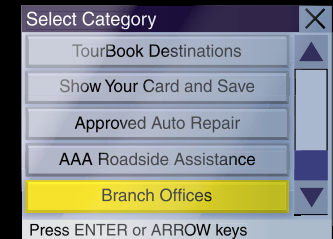

Campgrounds Find your home for the night. Or a place to settle in for an entire trip. Now, it's easy to pre-plan your RV vacation or just drive and do it on the fly.

Branch Offices Search for AAA branch offices using criteria such as: nearest, list by city or enter the name. Find your traveling companion and trusted friend around every corner.