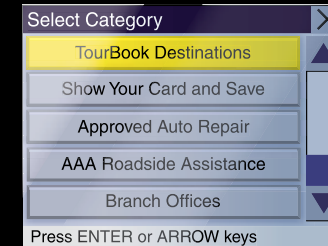

AAA helps you find more. Take everything you love about AAA. Put it in a little to-go box. And enjoy your trip like never before. The Magellan Roadmate 800 AAA Edition makes every drive (vacations, getaways, business trips, daily commute) safe, efficient and – best of all – fun.